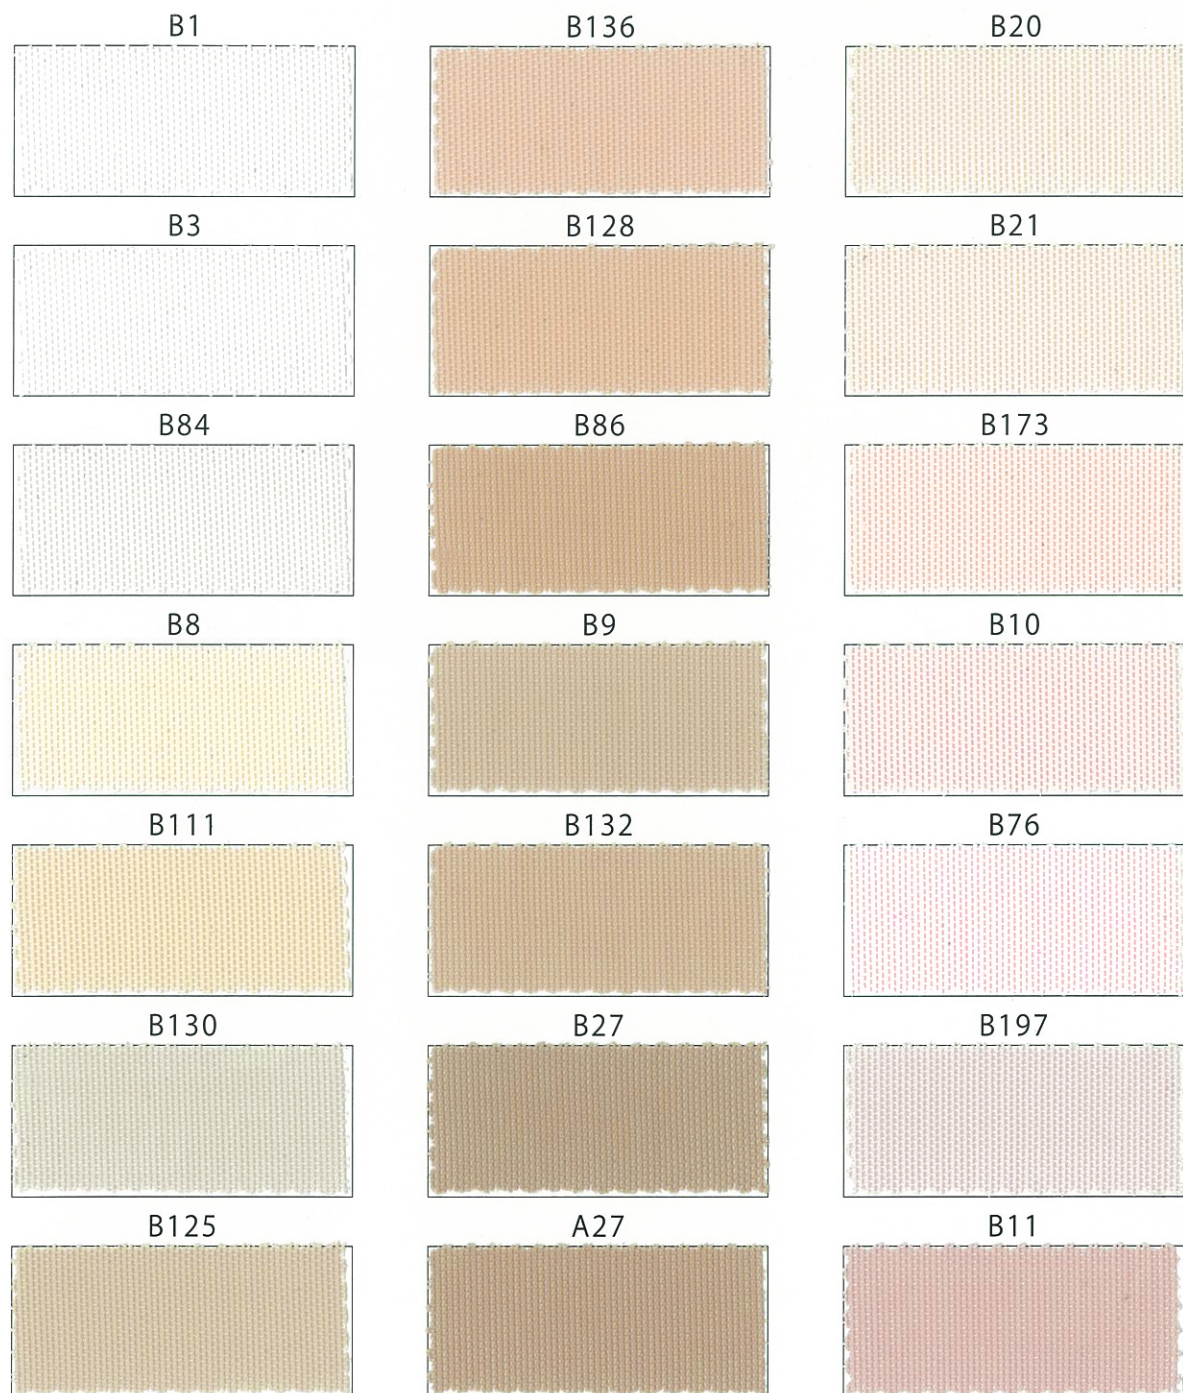

T7381

パワーネット
Power netDescription : 110cm×60m 乱
Composition : N83% PU17%

MADE IN JAPAN